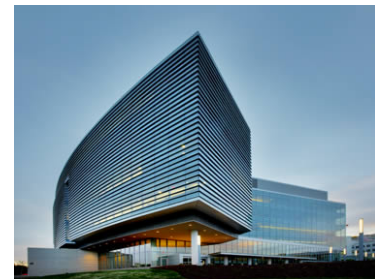

The award winning Guthrie on the featuring the "Endless Bridge" Minneapolis, Minnesota

Froedtert Cancer:

Froedtert & The Medical College of Wisconsin Clinical Cancer Center in Milwaukee, WI.